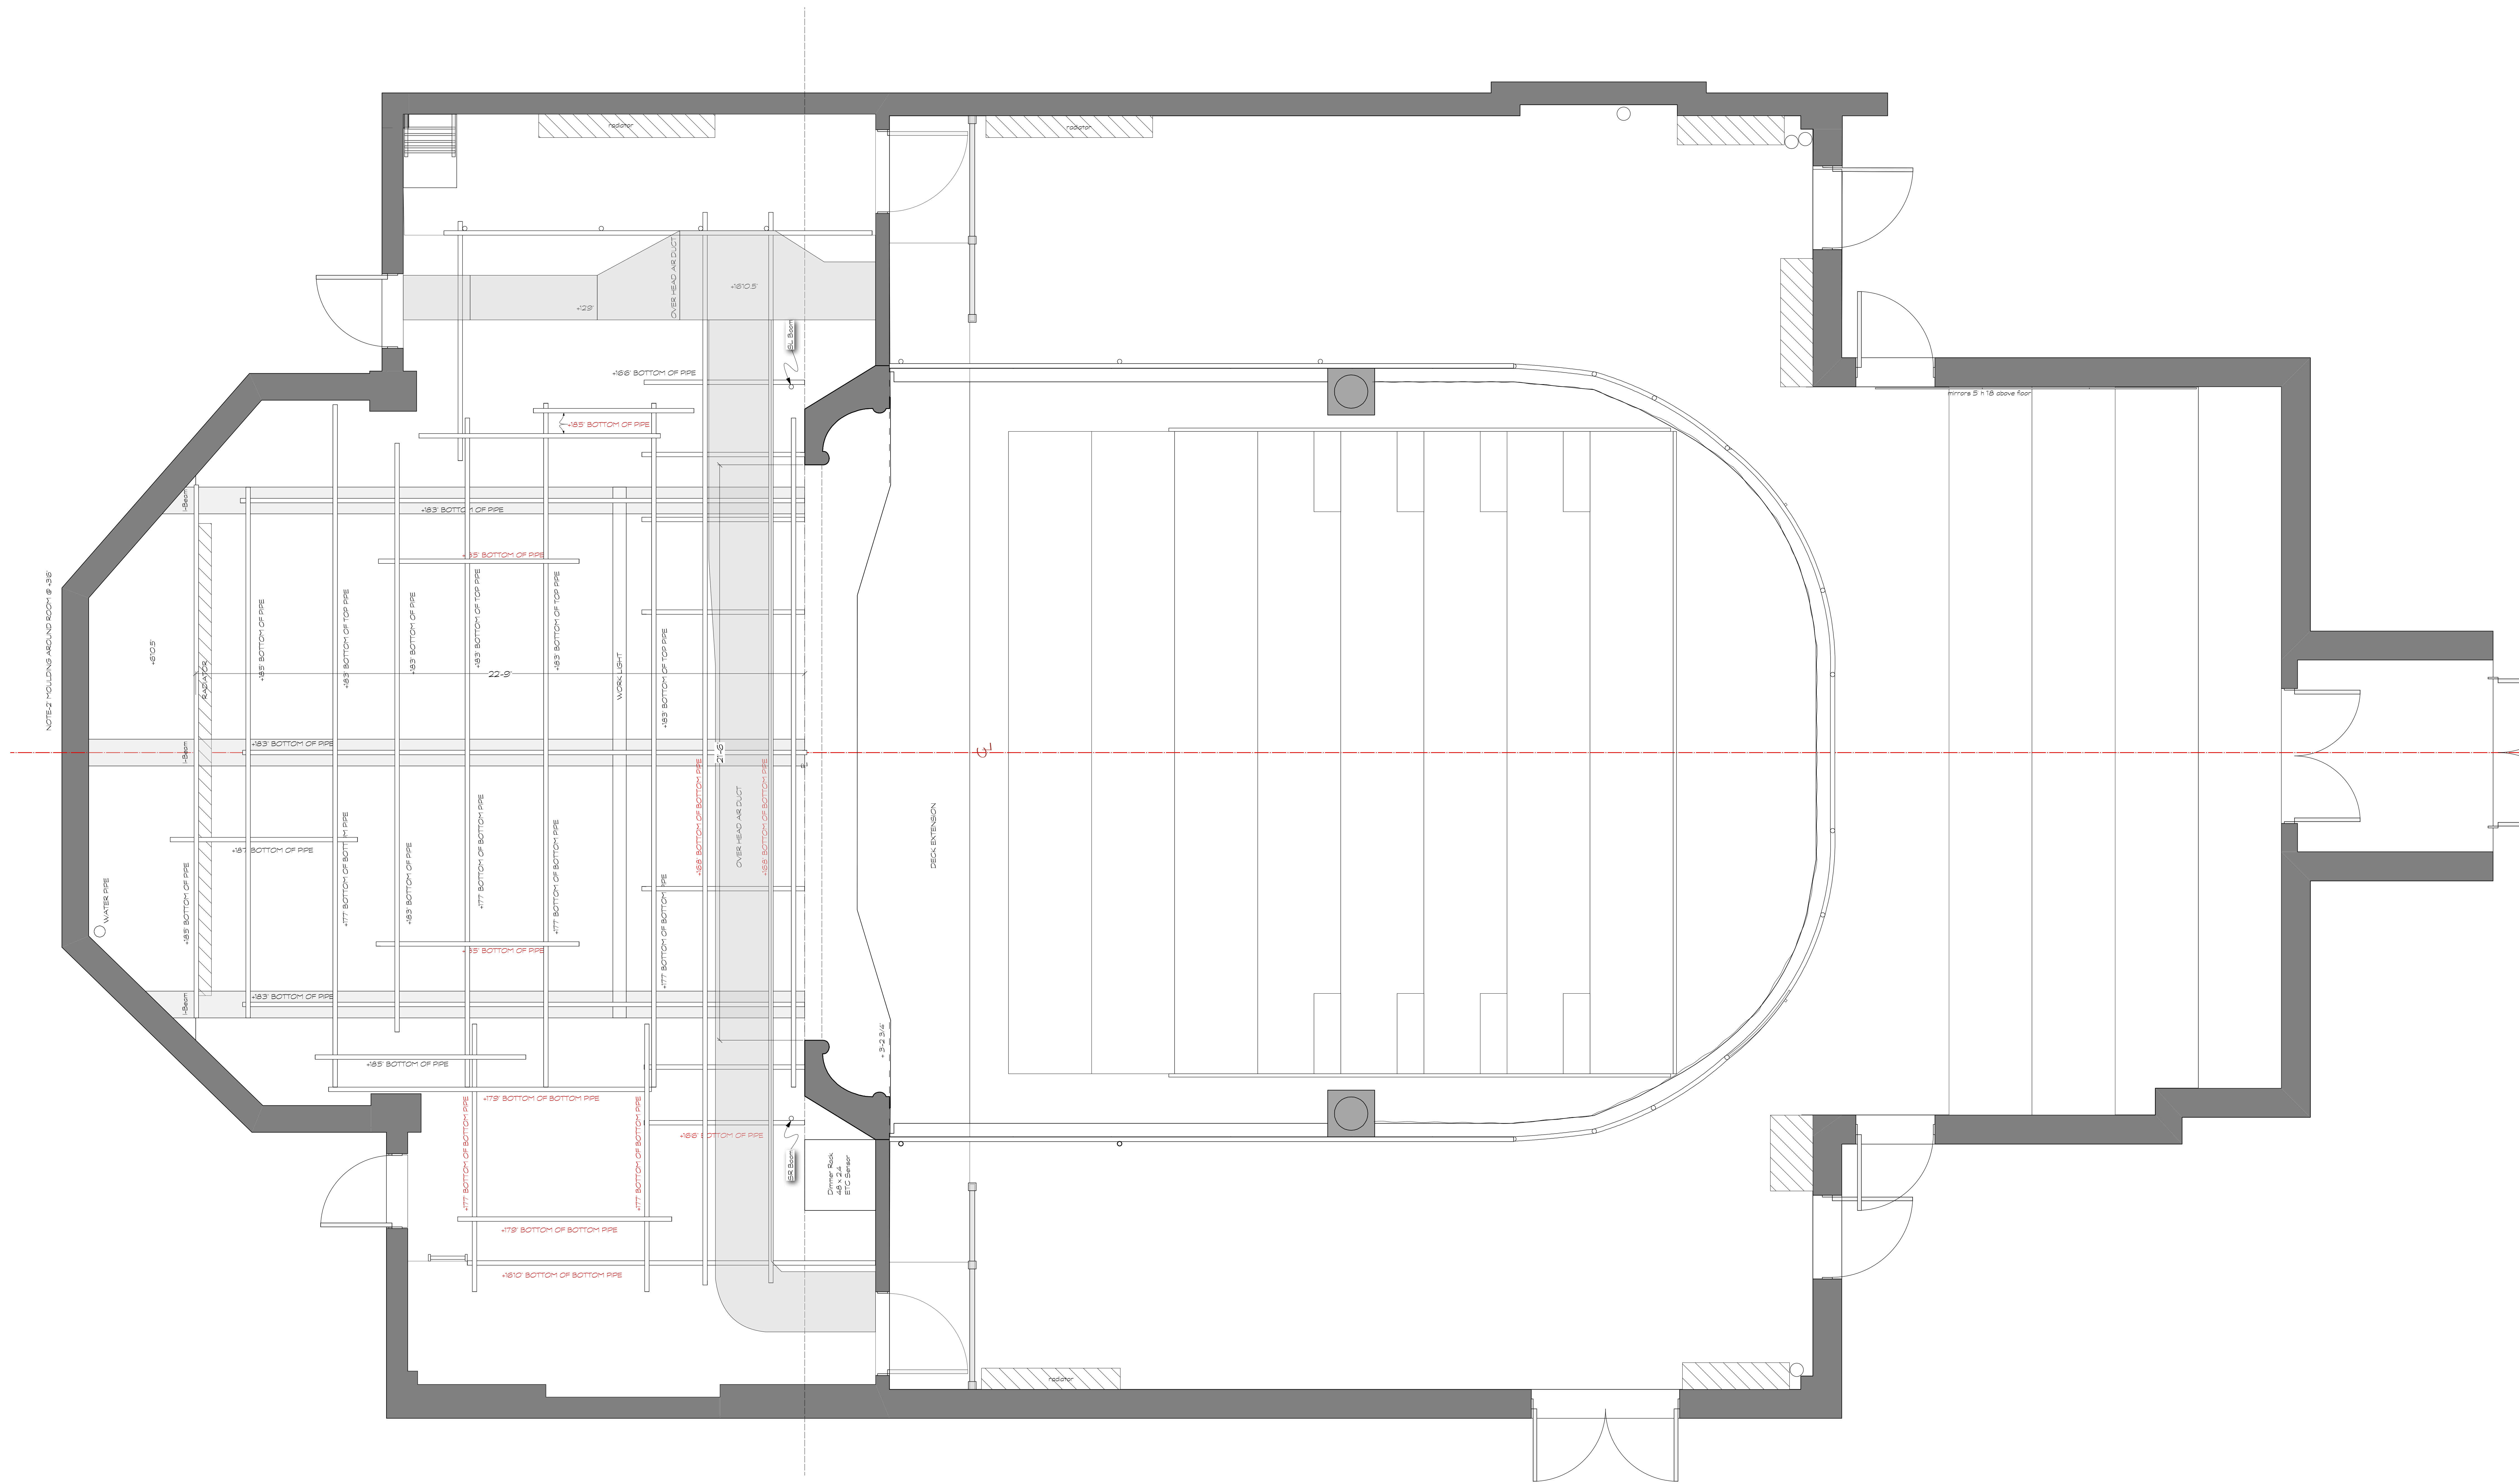

NOTE: HOLDING AREA ROOM 9 56

The Connelly Theatre: Ground Plan

UPDATE 3.28.19